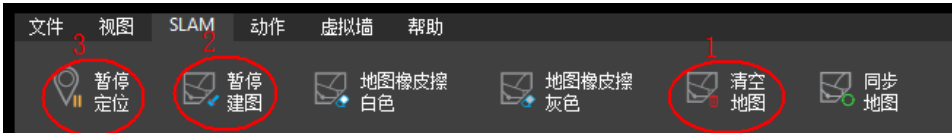

3.

SDP mini

1. SDP mini ODOMETER_EST_PULSE_PER_METER)
  Your browser does not support the HTML5 video element
2. SDP mini ODOMETER_EST_PULSE_PER_METER)
  Your browser does not support the HTML5 video element
3. SDP mini ODOMETER_EST_PULSE_PER_METER)
  Your browser does not support the HTML5 video element