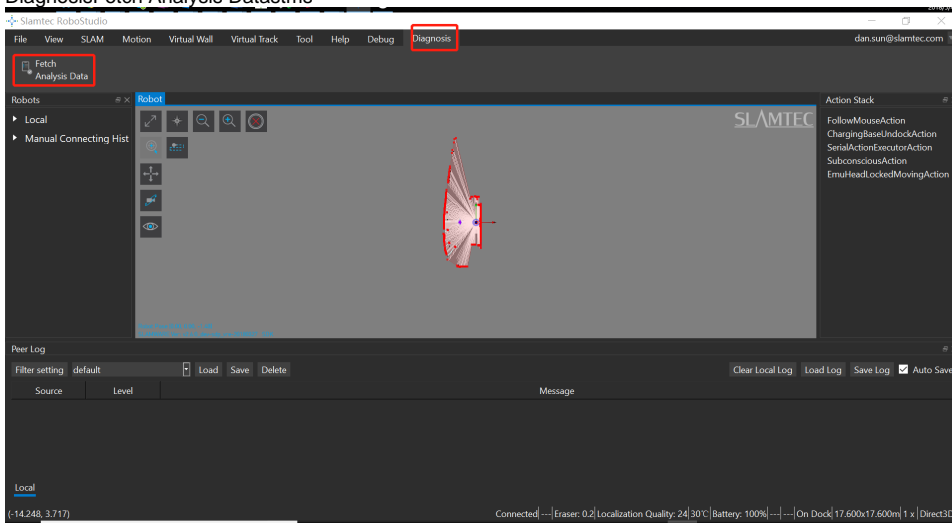

2. stms DiagnosisFetch Analysis Data