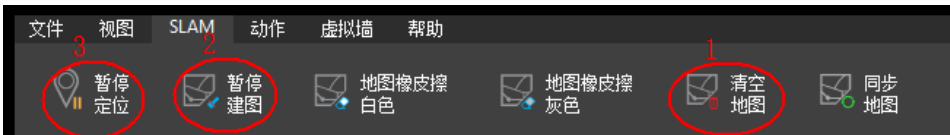

3.

SDP mini

1. SDP mini ODOMETER_EST_PULSE_PER_METER)
  Your browser does not support the HTML5 video element
2. SDP mini ODOMETER_EST_PULSE_PER_METER)
  Your browser does not support the HTML5 video element
3. SDP mini ODOMETER_EST_PULSE_PER_METER)
  Your browser does not support the HTML5 video element