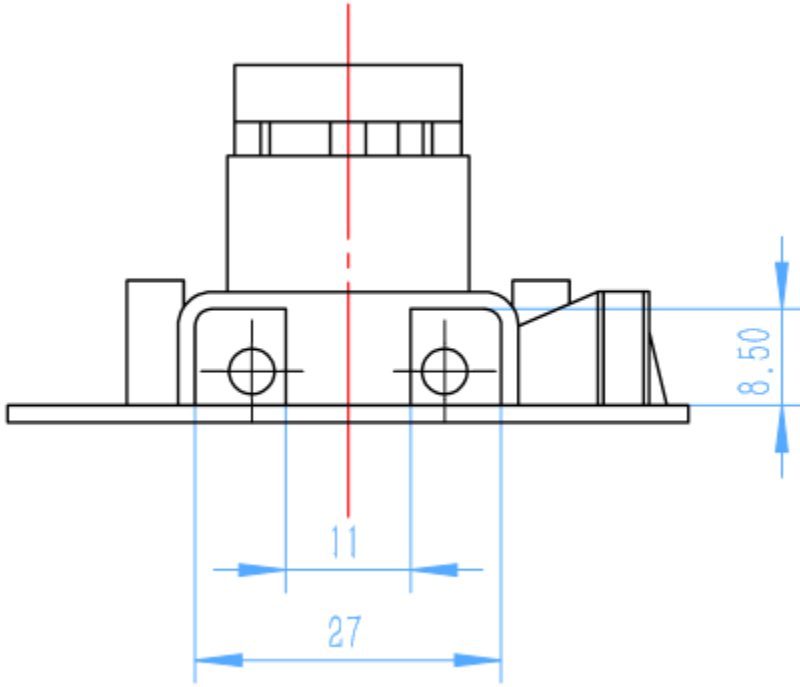

mm

Slamware80%RPLIDAR785nm

Slamware SDP

[http://v.youku.com/v\\_show/id\\_XMTYyNTA1ODc3Ng==.html?from=s1.8-1-1.2&spm=a2h0k.8191407.0.0](http://v.youku.com/v_show/id_XMTYyNTA1ODc3Ng==.html?from=s1.8-1-1.2&spm=a2h0k.8191407.0.0)

**(mm)**

5mm

(mm)