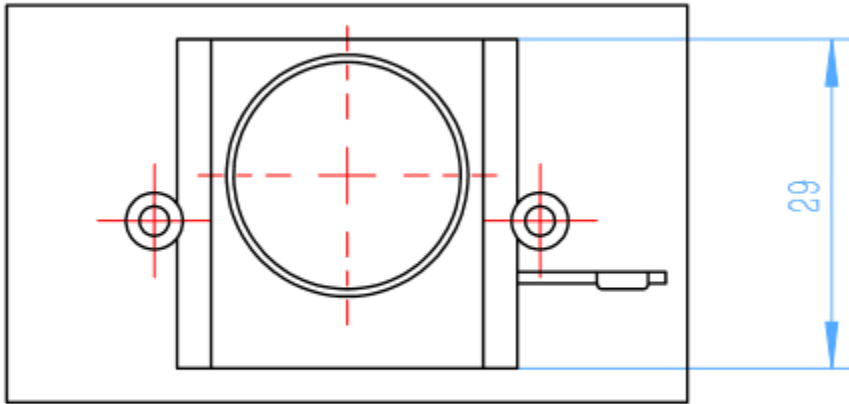

mm

Slamware80%RPLIDAR785nm

Slamware SDP

[http://v.youku.com/v\\_show/id\\_XMTYyNTA1ODc3Ng==.html?from=s1.8-1-1.2&spm=a2h0k.8191407.0.0](http://v.youku.com/v_show/id_XMTYyNTA1ODc3Ng==.html?from=s1.8-1-1.2&spm=a2h0k.8191407.0.0)

**(mm)**

5mm

(mm)