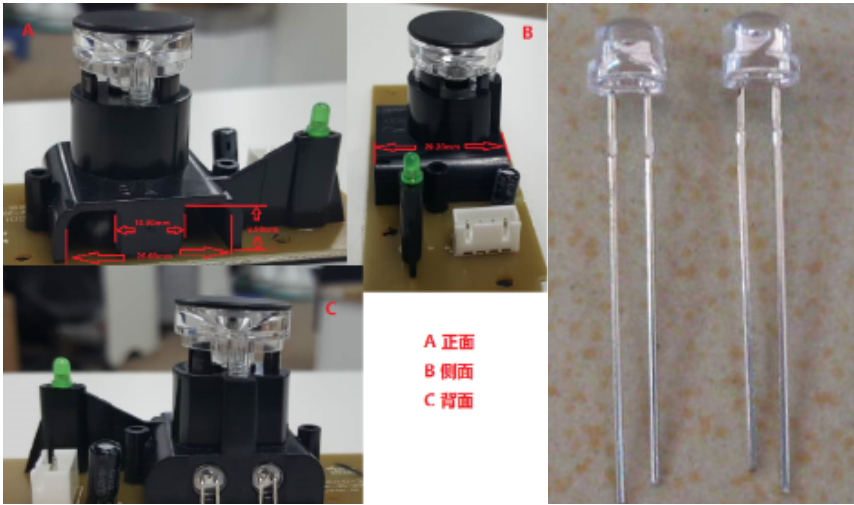

mm

Slamware80%RPLIDAR785nm

Slamware SDP

[http://v.youku.com/v\\_show/id\\_XMTYyNTA1ODc3Ng==.html?from=s1.8-1-1.2&spm=a2h0k.8191407.0.0](http://v.youku.com/v_show/id_XMTYyNTA1ODc3Ng==.html?from=s1.8-1-1.2&spm=a2h0k.8191407.0.0)

**(mm)**

5mm

(mm)